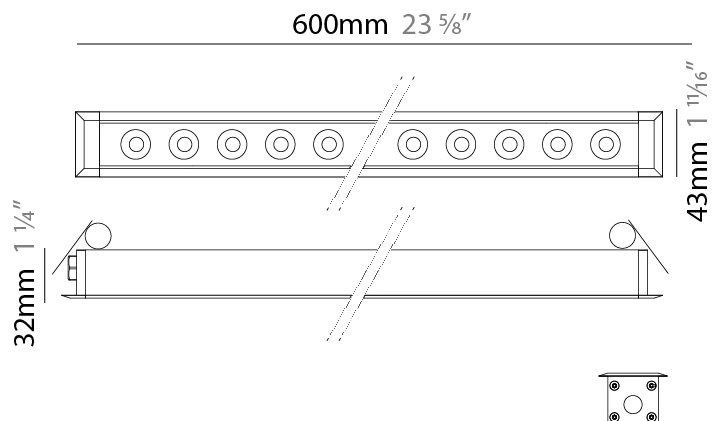

GENERAL

Series: Mini Corniche
Brand: Platek
Division: Exterior
Mounting Type: Recessed
Mounting Location: Ceiling
Subcategory: Downlight

PHYSICAL

Shape: Rectangle
Length (mm): 620
Length (in): 24 ³/₈
Width (mm): 43
Width (in): 1 ⁵/₈
Height (mm): 32
Height (in): 1 ¹/₄
Ceiling Thickness (mm): 2 - 13
Ceiling Thickness (in): 1/16 - 1/2
Light Distribution: Downlight
Weight (kg): 1.3
Weight (lbs): 2.8
Diffuser: Clear tempered glass
Gasket: Gore-Tex valve to prevent condensation
Fixture Finish: [BLK](#) / [WHI](#) / [GRY](#) / [COR](#) / [ANT](#) / [BRZ](#)
Fixture Material: Extruded Aluminum
Cut-out Measurements: 36mm / 1 7/16" x 610mm / 24"

ELECTRICAL

Lamp Type: LED
Total Output Wattage (W): 23
Dimming: Bluetooth technology or DMX
Control Gear: DMX
Driver Included: No
Driver Location: Remote
Driver Type: Constant Current - Universal
Driver Class: Class 2
Input Voltage (V): 120 - 277
Constant Current (MA): 500

LED

Color Temperature (°K): RGBW
CRI: >80 CRI
Lamp Life (hrs): 60000
Special LEDs offerings: RGBW

OPTICAL

Optic°: [26](#) / [40](#) / [ELL](#)

RATINGS AND CERTIFICATIONS

Certified By: Certified for North American Standards
IP rating: IP65
IK Rating: IK07
Bug Rating: B1 U0 G0
Upon Request: Higher Maximum Ambient Temperature