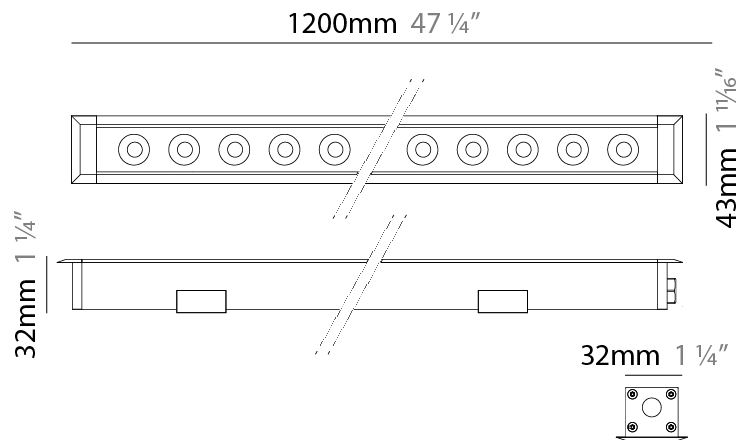

MINI CORNICHE RECESSED

E91639-

base number   Finish Options   Lens Options

1. To build a product code in our configurator select the specify button on the base model # product page
2. To build a manual product code on this datasheet choose from the options listed below in blue font and add the suffix to the base model #

GENERAL

Series: Mini Corniche
Brand: Platek
Division: Exterior
Mounting Type: Recessed
Mounting Location: In-Ground
Subcategory: Walk Over

PHYSICAL

Shape: Rectangle
Length (mm): 1220
Length (in): 48 1/2
Width (mm): 43
Width (in): 1 5/8
Height (mm): 32
Height (in): 1 1/2
Light Distribution: Uplight
Screws: A4 stainless steel
Diffuser: Clear tempered glass
Gasket: Gore-Tex valve to prevent condensation
Fixture Finish: [BLK / WHI / GRY / COR / ANT / BRZ](#)
Fixture Material: Extruded Aluminum

ELECTRICAL

Lamp Type: LED
Total Output Wattage (W): 46
Dimming: Bluetooth technology or DMX
Control Gear: DMX
Driver Included: No
Driver Location: Remote
Driver Type: Constant Current - Universal
Driver Class: Class 2
Input Voltage (V): 120 - 277
Constant Current (MA): 500

LED

Number of LEDs: 32
Color Temperature (°K): RGBW
CRI: >80 CRI
Lamp Life (hrs): 60000
Special LEDs offerings: RGBW

OPTICAL

Optic°: [26 / 47 / ELL](#)

RATINGS AND CERTIFICATIONS

Certified By: Certified for North American Standards
IP rating: IP67
IK Rating: IK07
Bug Rating: B1 U0 G0
Upon Request: Higher Maximum Ambient Temperature