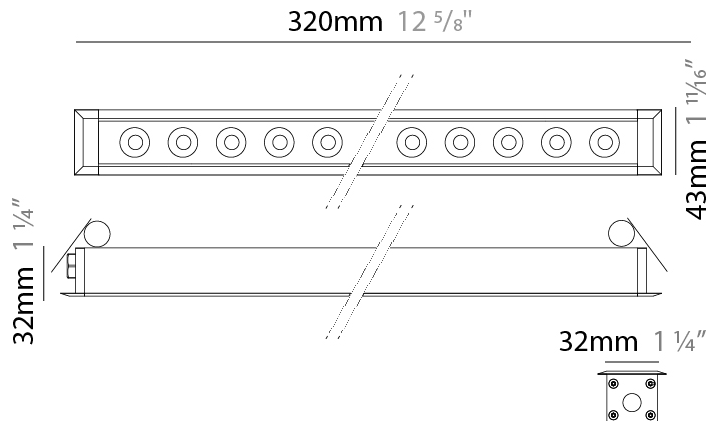

GENERAL

Series: Mini Corniche
Brand: Platek
Division: Exterior
Mounting Type: Recessed
Mounting Location: Ceiling
Subcategory: Downlight

PHYSICAL

Shape: Rectangle
Length (mm): 320
Length (in): 12 5/8
Width (mm): 43
Width (in): 1 5/8
Height (mm): 32
Height (in): 1 1/4
Ceiling Thickness (mm): 2 - 13
Ceiling Thickness (in): 1/16 - 1/2
Light Distribution: Downlight
Weight (kg): 0.8
Weight (lbs): 1.76
Diffuser: Clear tempered glass
Gasket: Gore-Tex valve to prevent condensation
Fixture Finish: [BLK](#) / [WHI](#) / [GRY](#) / [COR](#) / [ANT](#) / [BRZ](#)
Fixture Material: Extruded Aluminum
Cut-out Measurements: 36mm / 1 7/16" x 310mm / 12 3/16"

ELECTRICAL

Lamp Type: LED
Total Output Wattage (W): 11.5
Dimming: Bluetooth technology or DMX
Control Gear: DMX
Driver Included: No
Driver Location: Remote
Driver Type: Constant Current - Universal
Driver Class: Class 2
Input Voltage (V): 120 - 277
Constant Current (MA): 500

LED

Number of LEDs: 8
Color Temperature (°K): RGBW
CRI: >80 CRI
Lamp Life (hrs): 60000
Special LEDs offerings: RGBW

OPTICAL

Optic°: [26](#) / [40](#) / [ELL](#)

RATINGS AND CERTIFICATIONS

Certified By: Certified for North American Standards
IP rating: IP65
IK Rating: IK07
Bug Rating: B1 U0 G0
Upon Request: Higher Maximum Ambient Temperature